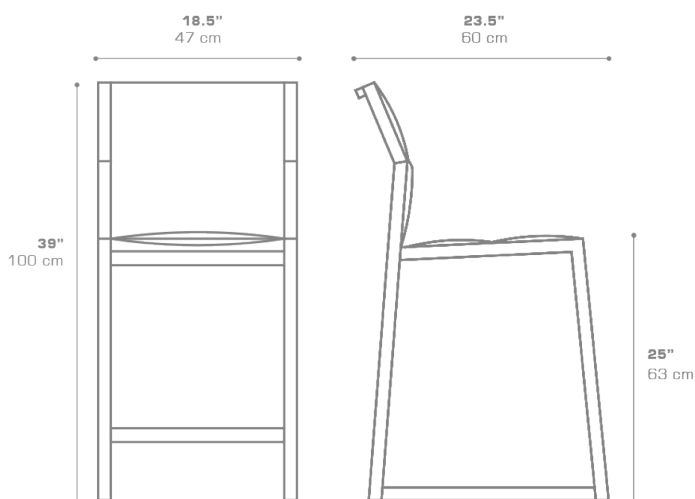

ALLUX Counter Chair (Padded Sling)
MZ163PS

Protective cover available

DIMENSIONS

CONFIGURATIONS

FRAME : Powder Coated Aluminum

PADDED SLING : Grade P

Protective Cover :
MZ163PC Protective Cover

PACKING DETAILS

VOL : 12 ft³ | 0.34 m³

NW : 13 lb | 6 kg

GW : 24 lb | 11 kg

PU : 1 / Box

COLOR OPTIONS | DOWNLOAD

[TEXTILES](#)

[MATERIAL & FINISHES](#)