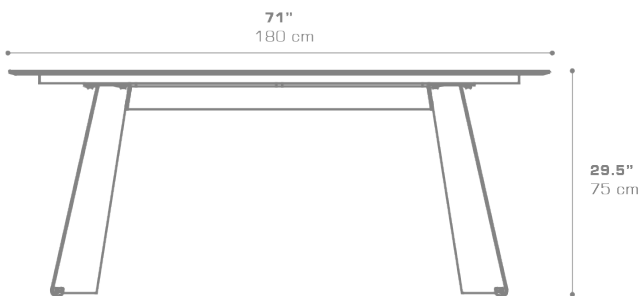

PRADO Dining Table 71" / 180 cm
PRD007

Protective cover available

ADA compliant / wheelchair accessible

Suitable for rooftop

Heavier than regular items, suitable for more windy areas

Assembly

DIMENSIONS

CONFIGURATIONS

LEGS : Powder Coated Galvanized Steel

TOP : HPL

Protective Cover :
PRD007PC Top table only
PRDPC-03 Table + 6 Dining Chairs

PACKING DETAILS

VOL : 43 ft³ | 1.22 m³

NW : 194 lb | 88 kg

GW : 313 lb | 142 kg

PU : 1 crate + 1 box