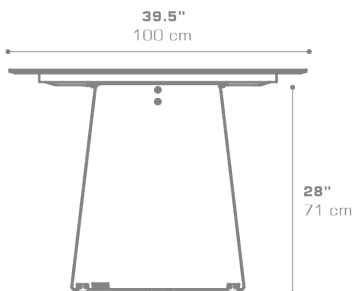

PRADO Dining Table 71" / 180 cm
PRD007

Protective cover available

ADA compliant / wheelchair accessible

Suitable for rooftop

Heavier than regular items, suitable for more windy areas

Assembly

DIMENSIONS

CONFIGURATIONS

LEGS : Powder Coated Galvanized Steel

TOP : HPL

Protective Cover :
PRD007PC Top table only
PRDPC-03 Table + 6 Dining Chairs

PACKING DETAILS

VOL : 43 ft³ | 1.22 m³

NW : 194 lb | 88 kg

GW : 313 lb | 142 kg

PU : 1 crate + 1 box