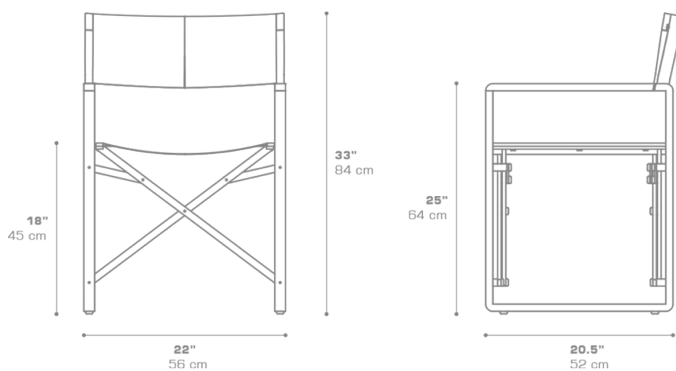

**DIMENSIONS**

**CONFIGURATIONS**

FRAME : Powder Coated Stainless Steel  
 PADDED SLING : Grade P  
 ARMREST : Recycled Teak

Protective Cover :  
 PRD001PC

**PACKING DETAILS**

VOL : 4 ft<sup>3</sup> | 0.12 m<sup>3</sup>  
 NW : 18 lb | 8 kg  
 GW : 29 lb | 13 kg  
 PU : 1 / box