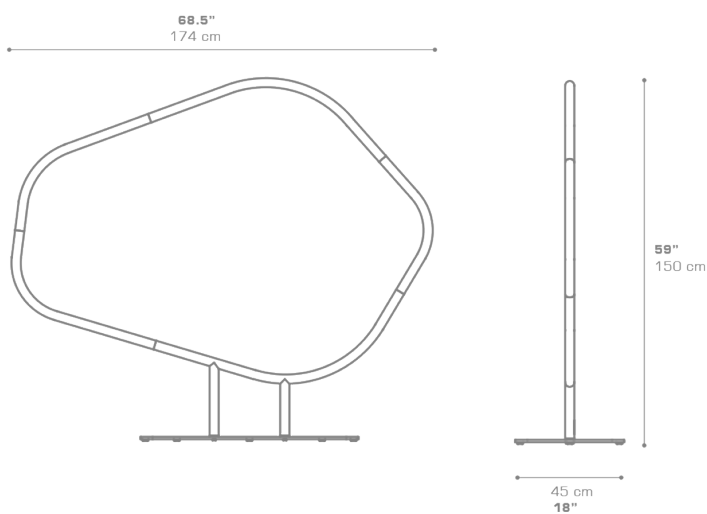

## ARO Divider Model B (Rope weaving) ARO3

Protective cover available

Suitable for rooftop

Heavier than regular items, suitable for more windy areas

Assembly

### DIMENSIONS

### PACKING DETAILS

VOL : 16.5 ft<sup>3</sup> | 0.47 m<sup>3</sup>  
 NW : 88 lb | 40 kg  
 GW : 121 lb | 55 kg  
 PU : 2 Boxes

**COLOR OPTIONS | DOWNLOAD**  
[MATERIAL & FINISHES](#)