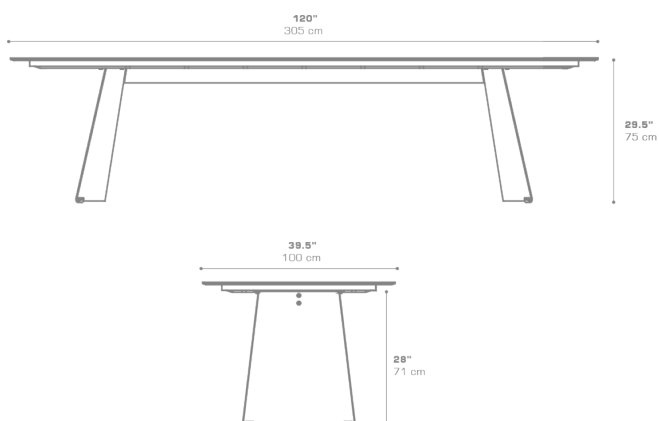

PRADO Dining Table 120" / 305 cm
PRD005

Protective cover available

ADA compliant / wheelchair accessible

Suitable for rooftop

Heavier than regular items, suitable for more windy areas

Assembly

DIMENSIONS

CONFIGURATIONS

LEGS : Powder Coated Galvanized Steel
TOP : HPL

Protective Cover :
PRD005PC Top table only
PRDPC-01 Table + 10 Dining Chairs

PACKING DETAILS

VOL : 65 ft³ | 1.83 m³
NW : 267 lb | 121 kg
GW : 437 lb | 198 kg
PU : 1 crate + 1 box