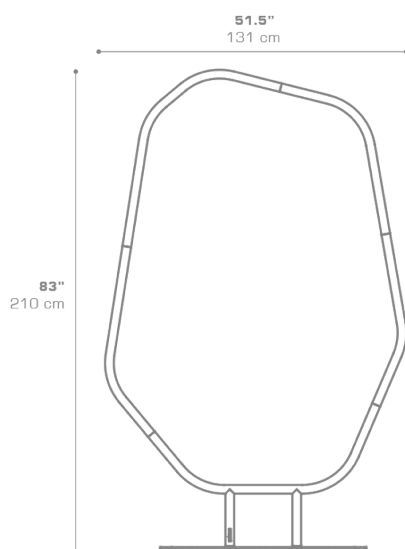

ARO Divider Model A (Rope weaving) ARO1

Protective cover available

Suitable for rooftop

Heavier than regular items, suitable for more windy areas

Assembly

DIMENSIONS

CONFIGURATIONS

FRAME : Powder Coated Aluminum

PACKING DETAILS

VOL : 17 ft³ | 0.49 m³
 NW : 88 lb | 40 kg
 GW : 123 lb | 56 kg
 PU : 2 Boxes

COLOR OPTIONS | DOWNLOAD
[MATERIAL & FINISHES](#)