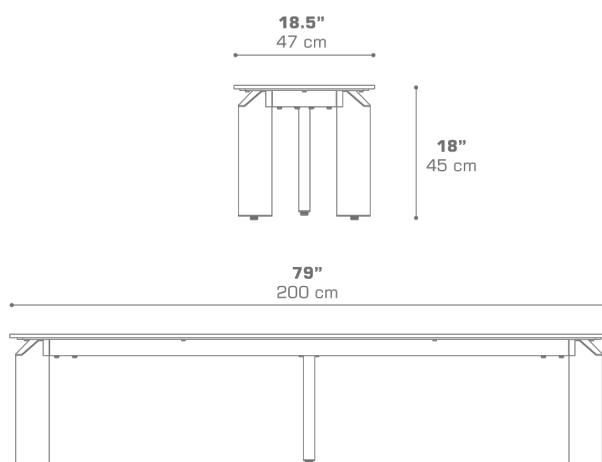

TITAN Bench 79" / 200 cm (Teak)
TIT10TEAK

Protective cover available

DIMENSIONS**CONFIGURATIONS**

FRAME : Powder Coating Aluminum
SEATREST : Recycled Teak Brushed

Protective Cover :
TIT10PC

PACKING DETAILS

VOL : 8 ft³ | 0.22 m³
NW : 120 lb | 54.5 kg
GW : 139 lb | 63 kg
PU : 2 Boxes

COLOR OPTIONS | DOWNLOAD
[MATERIAL & FINISHES](#)