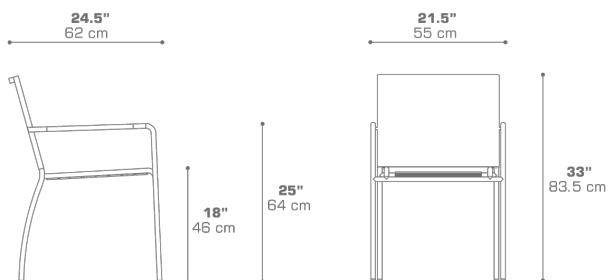

NATUN Stacking Chair (Sling Armrest) MG2601

Protective cover available

Stackable

DIMENSIONS

CONFIGURATIONS

FRAME : Powder Coating Stainless Steel

SLING : Grade K | P | Q | U

Protective Cover :
MG2601PC for 4 Chairs

PACKING DETAILS

VOL : 4 ft³ | 0.11 m³

NW : 11 lb | 5 kg

GW : 15.5 lb | 7 kg

PU : 4 / Box

COLOR OPTIONS | DOWNLOAD

[TEXTILES](#)

[MATERIAL & FINISHES](#)