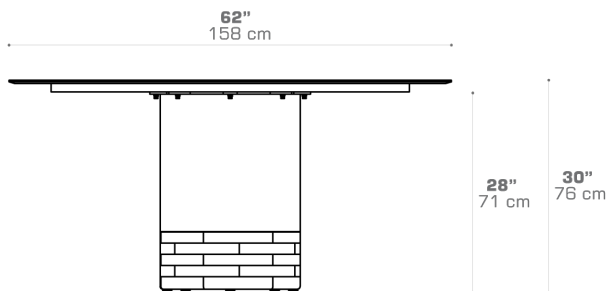

LABUAN Round Table LBN017

Protective cover available

ADA compliant / wheelchair accessible

DIMENSIONS

CONFIGURATIONS

FRAME	: Premium Powder Coated Aluminium
BASE	: Recycled Teak Smooth Sanded
TOP	: Sintered Stone

Protective Cover :
LBN017PC Top table only

PACKING DETAILS

VOL	: 30.5 ft ³ 0.86 m ³
NW	: 285.5 lb 129.5 kg
GW	: 392 lb 178 kg
PU	: 1 Crate + 2 Boxes

COLOR OPTIONS | DOWNLOAD
[MATERIAL & FINISHES](#)

ADDITIONAL INFORMATION