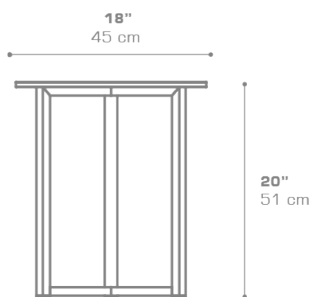

MUNIA Side Table (HPL)
MUN006

Protective cover available

DIMENSIONS**CONFIGURATIONS**

FRAME : Powder Coated Aluminum
TOP : High Pressure Laminate (HPL)

Protective Cover :
MUN006PC

PACKING DETAILS

VOL : 5 ft³ | 0.15 m³
NW : 9 lb | 4 kg
GW : 22 lb | 10 kg
PU : 1 / box