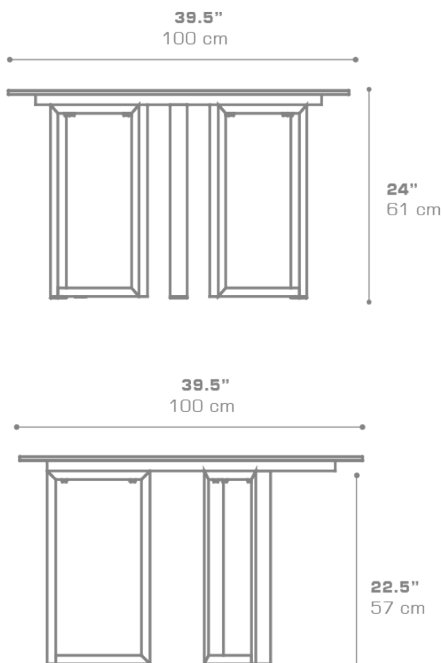

MUNIA Continental Dining Table 39.5" / 100 cm
MUN002

Protective cover available

Suitable for rooftop

Heavier than regular items, suitable for more windy areas

Assembly

DIMENSIONS

CONFIGURATIONS

FRAME : Powder Coated Aluminum
TOP : High Pressure Laminate (HPL)

Protective Cover :
MUN002PC Top table only
MUNPC-02 Table + 3 Lounge Chairs

PACKING DETAILS

VOL : 7.5 ft³ | 0.21 m³
NW : 49 lb | 22 kg
GW : 64 lb | 29 kg
PU : 1 / box

COLOR OPTIONS | DOWNLOAD
[MATERIAL & FINISHES](#)