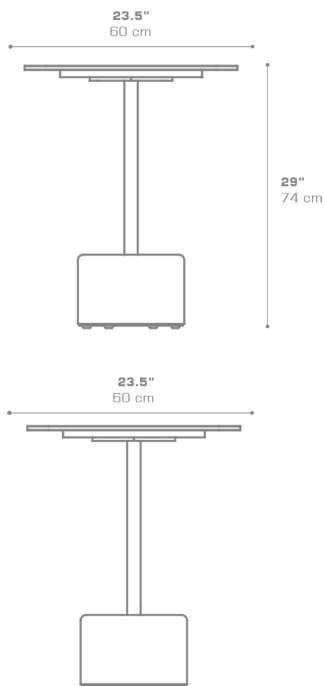

**GLYPH Bistro Table Square 23.5" / 60 cm (HPL Top
| Teak Base)**
GLY116

Protective cover available

Suitable for rooftop

Heavier than regular items, suitable for more windy areas

Assembly

Partially handcrafted, random imperfections are part of the design

Contains recycled parts, random imperfections are part of the design

DIMENSIONS

CONFIGURATIONS

FRAME	: Powder Coated Aluminum Ultra Durable
BASE	: Laminated Teak
TOP	: High Pressure Laminate (HPL)

Protective Cover :
GLY101PC Top table only
GLYPC-6 Table + 2 Chairs

PACKING DETAILS

VOL	: 4 ft ³ 0.11 m ³
NW	: 42 lb 19 kg
GW	: 60 lb 27 kg
PU	: 2 Boxes

COLOR OPTIONS | DOWNLOAD
[MATERIAL & FINISHES](#)

ADDITIONAL INFORMATION

2